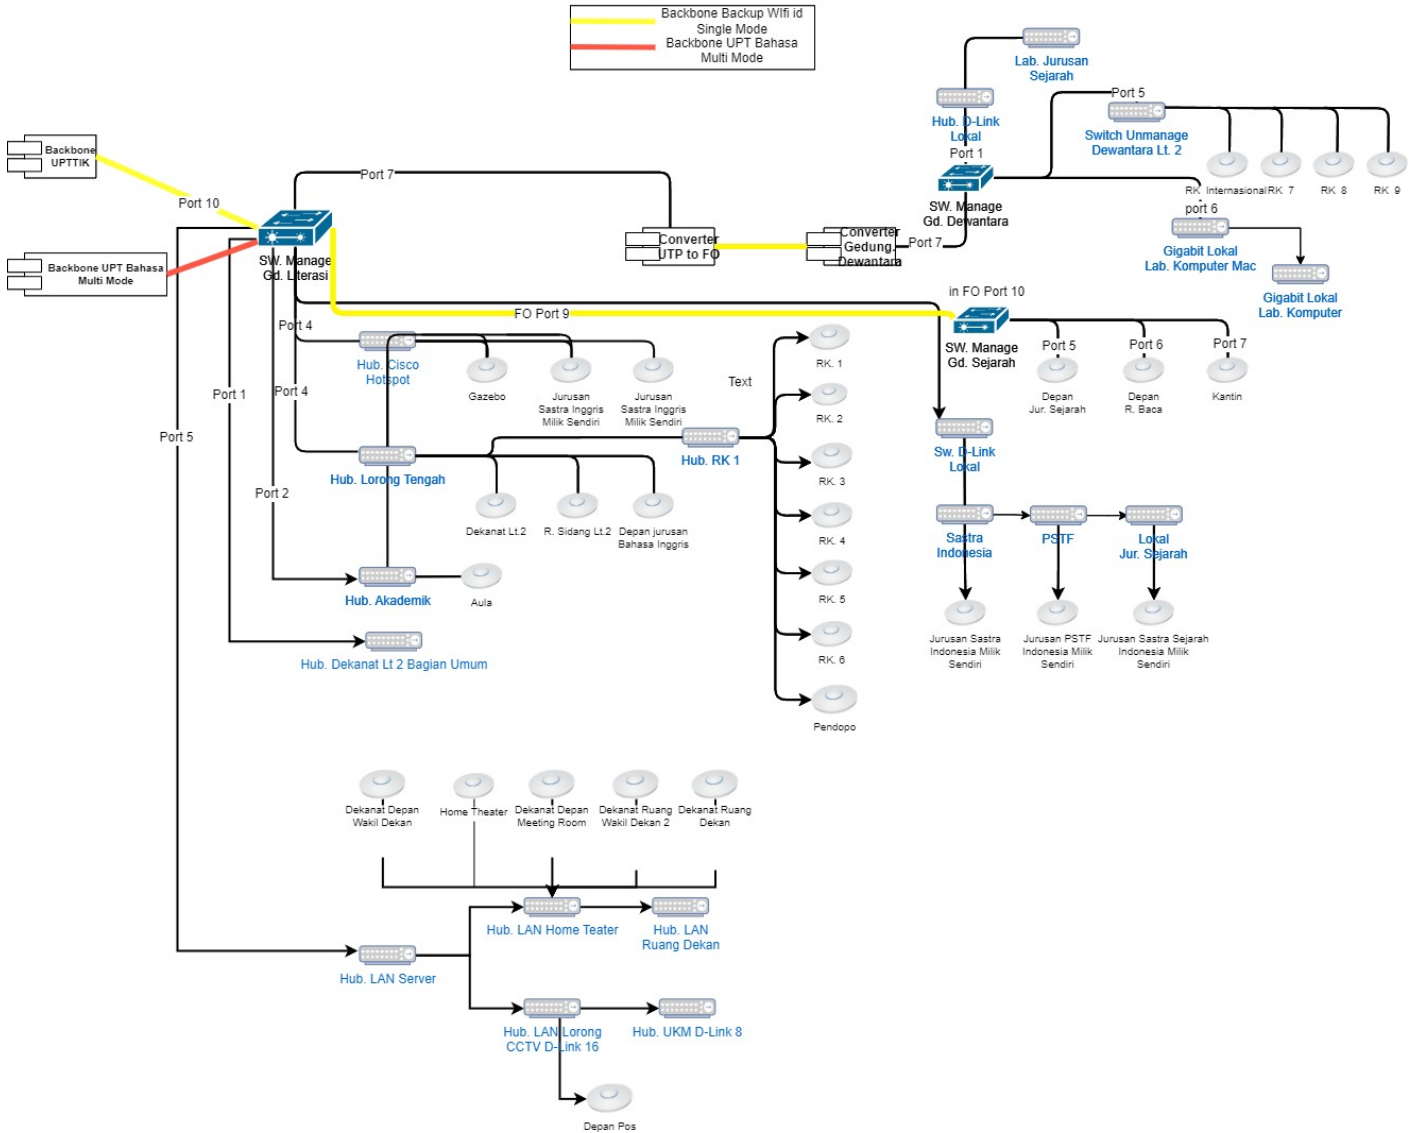

# Topologi Jaringan Fakultas Ilmu Budaya

Network Mapping  
 FAKULTAS ILMU BUDAYA (FIB)  
 UNIVERSITAS JEMBER

Revision #2

Created 7 March 2025 05:13:11 by Robiyanto

Updated 7 March 2025 05:18:36 by Robiyanto